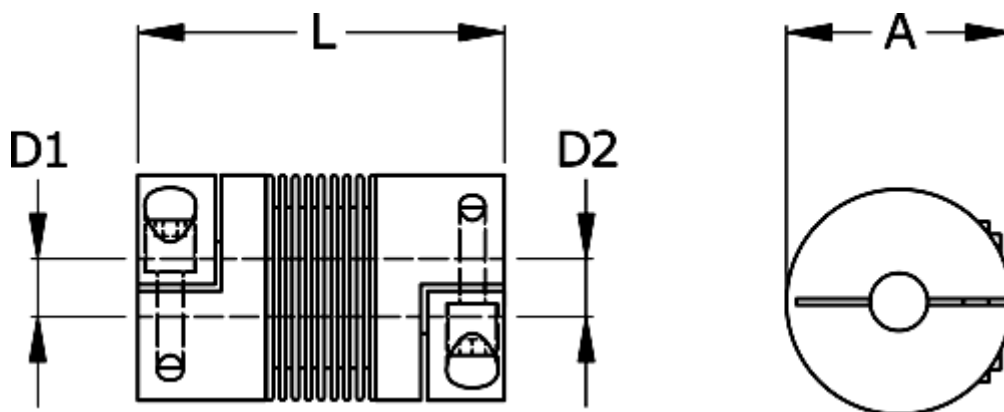

Data Sheet

Article number: 3330200450411212

Description: Bellow coupling type 2 size45
Length 41 mm, bore 12/12 mm

Measures

A	= 32.5
D1	= 12
D2	= 12
L	= 41
Nom. torque NM (Tkn)	= 4.5